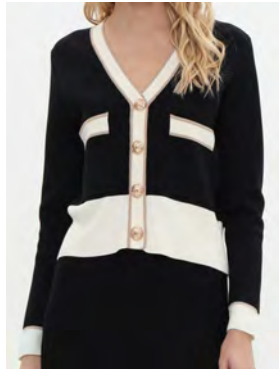

50

18080

Cat.:Pullover
Color:Black
Size:34-50
Price
41 €

Quality:
65% CV/ 20% PA/
15% PES

51

18081

Cat.:Cardigan
Color:Black
Size:34-46
Price
45 €

Quality:
80% CV/ 20% PA