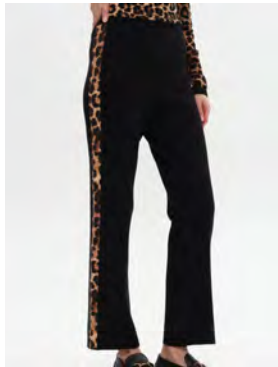

18010

Cat.:Pants
Color:Black
Size:34-50
Price
41 €

Quality:
65% CV/ 20% PA/
15% PES