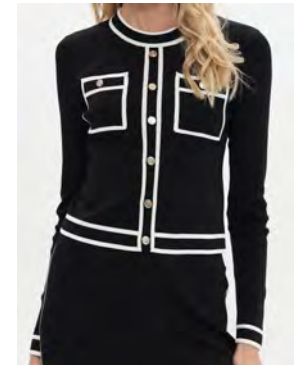

39

18068

Cat.:Skirt
Color:Ecrú, Black, Red
Size:34-46
Price
41 €

Quality:
75% CV/ 25% PA

40

18069

Cat.:Pullover
Color:Black
Size:34-46
Price
40 €

Quality:
75% CV/ 25% PA