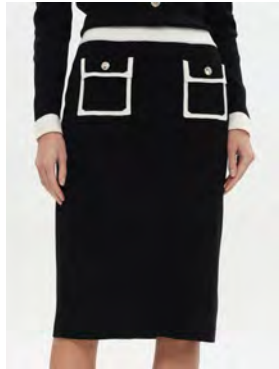

18072

Cat.:Skirt
Color:Black
Size:34-46
Price
40 €

Quality:
80% CV/ 20% PA