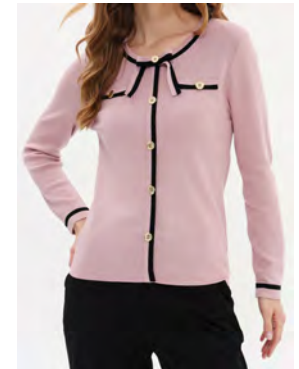

18175

Cat.:Pullover
Color:Rose
Size:34-50
Price
41 €

Quality:
80% CV/ 20% PA