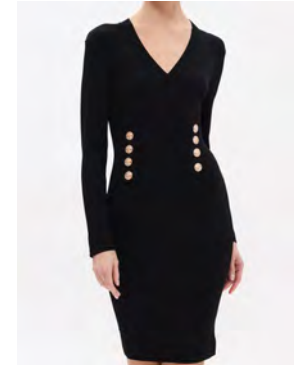

47

18076

Cat.:Dress
Color:Black
Size:34-46
Price
58 €

Quality:
75% CV/ 25% PA

49

18079

Cat.:Pullover
Color:Rose
Size:36-52
Price
40 €

Quality:
80% CV/ 20% PA